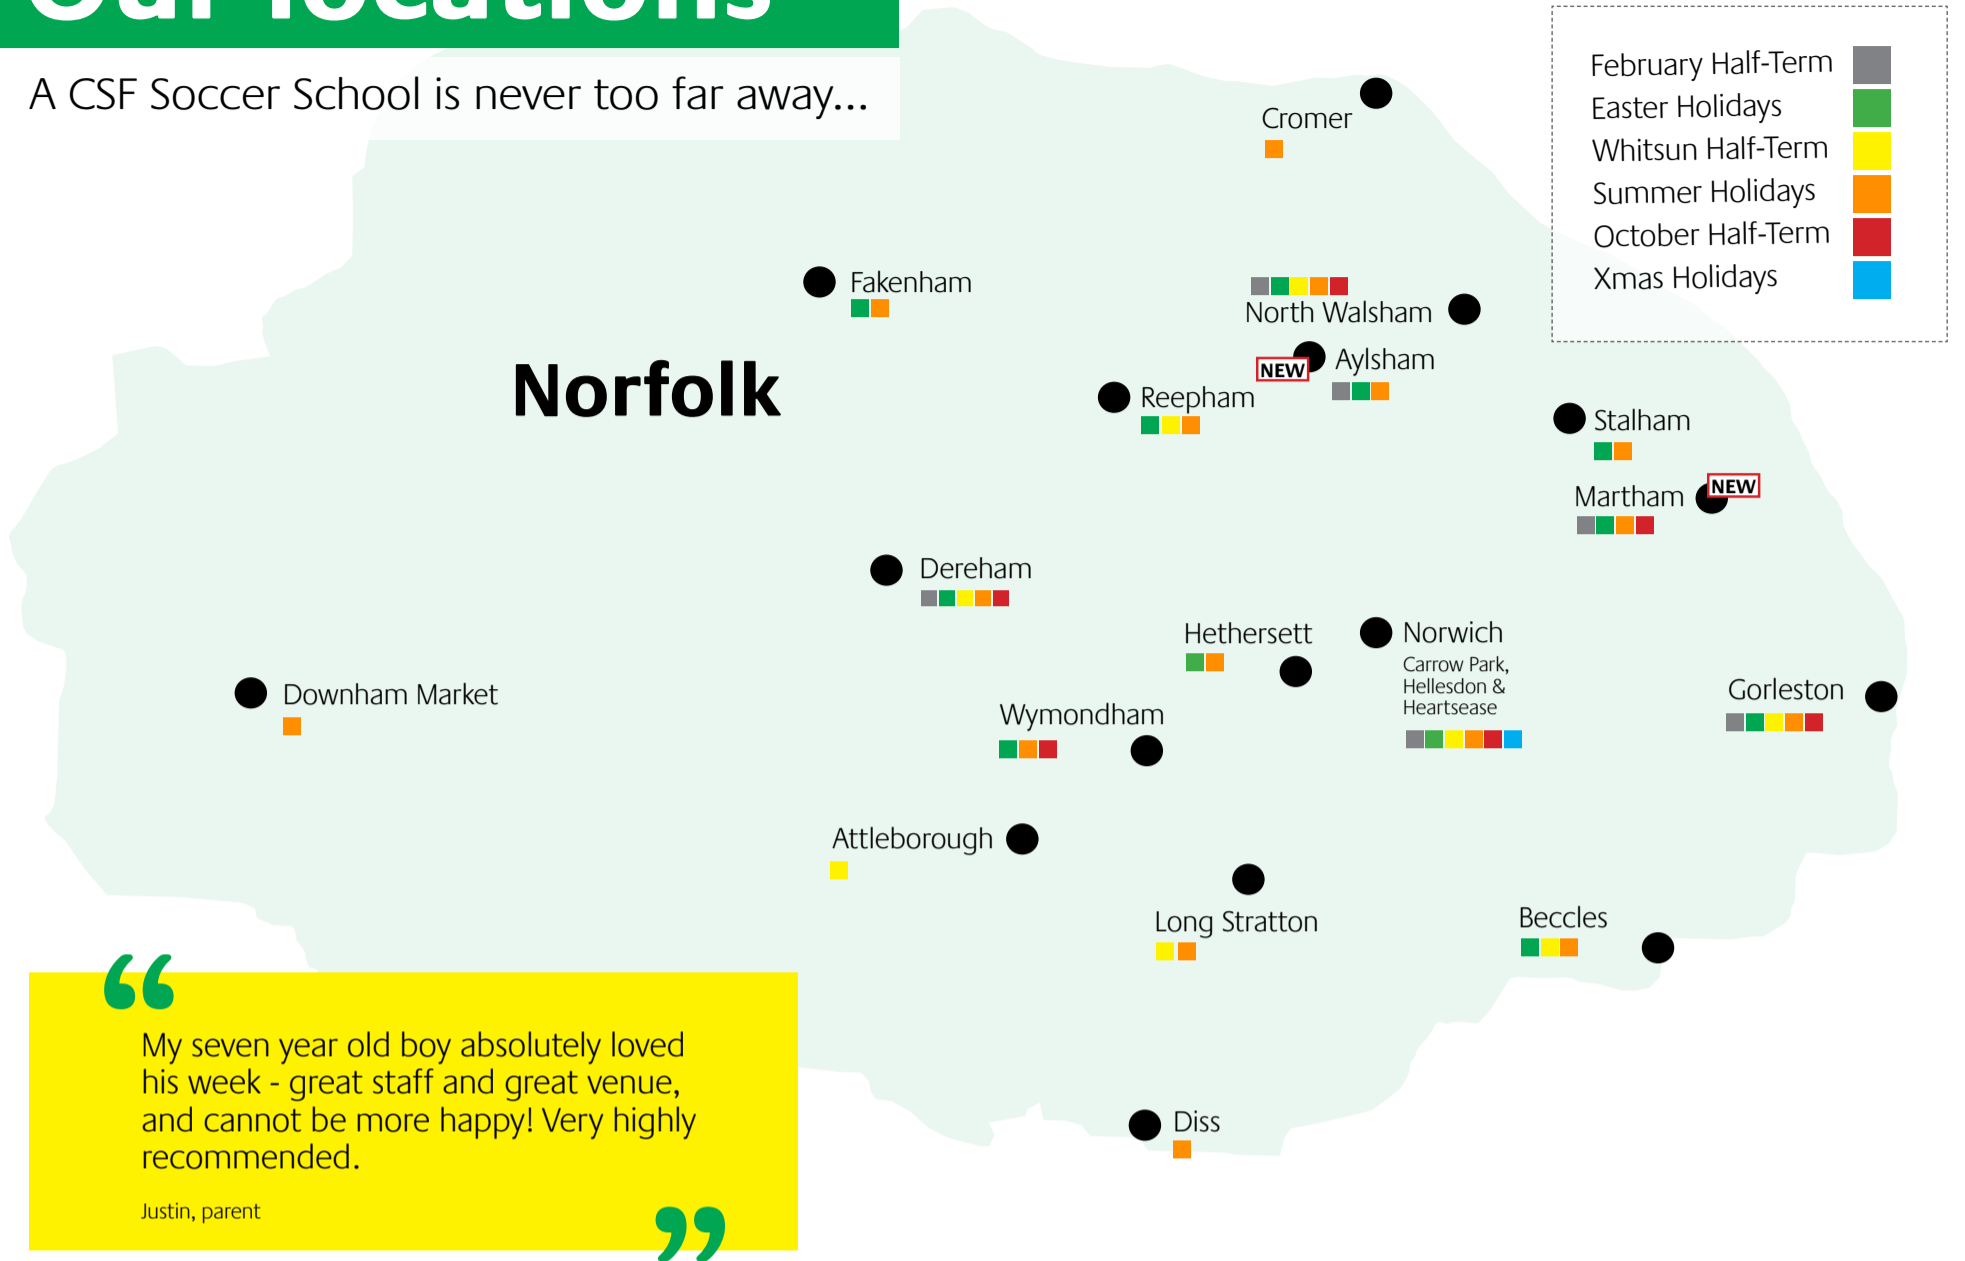

# Our locations

A CSF Soccer School is never too far away...

“  
 My seven year old boy absolutely loved his week - great staff and great venue, and cannot be more happy! Very highly recommended.  
 Justin, parent  
 ”